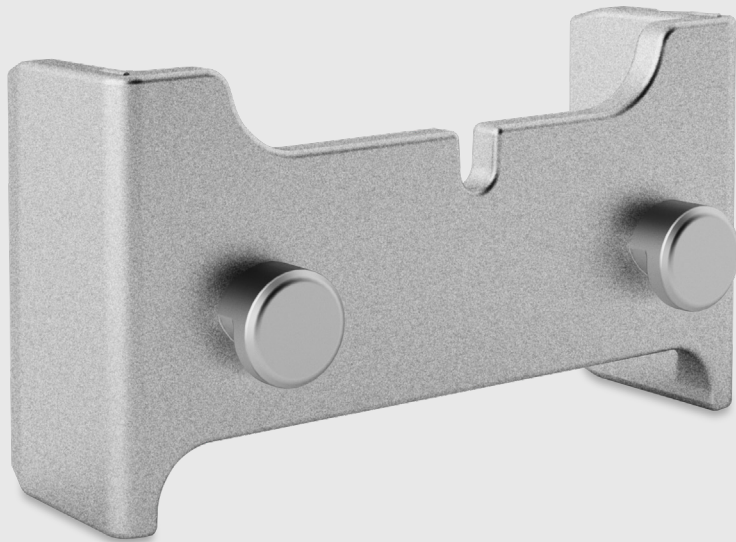

# DENALI

*Quick and easy  
assembly*

Die-cast aluminum bracket for sequential assembly of curtain wall systems. This system eliminates the time-consuming installation by screws and allows a quick and accurate fastening thanks to the holes drilled on the mullion. With fixed anchoring buttons and safety screw. **Patented.**

- + Quick and easy assembly**
- + High load capacity**