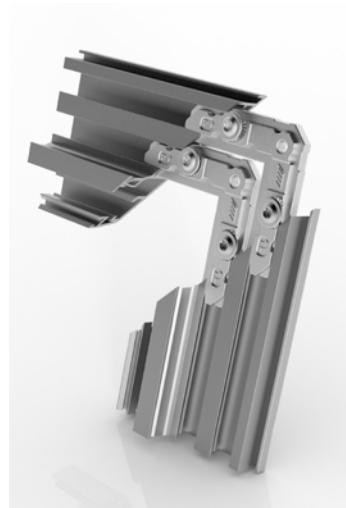

MARMOLADA

The quickest connection

MARMOLADA

Corner joint to align and tighten open profiles like wood-aluminium system covers, half-frames, door frames, screen doors, rolling shutters. This improved version is provided with pre-tightened screws ready for installation. No profile processing.
Patented.

- + Secure and align without profile deformation**
- + New pre-tightened screws**
- + Ready for installation**
- + No profile processing**