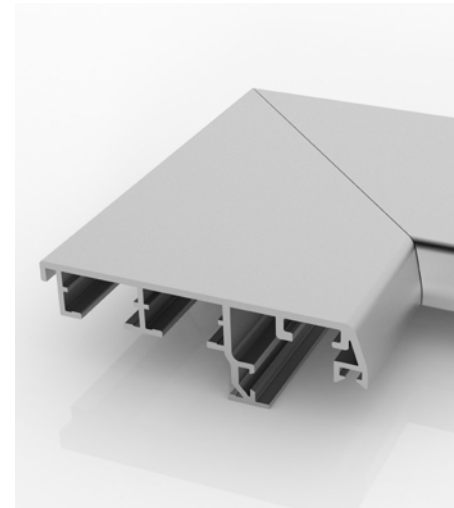

MARMOLADA

The quickest connection

MARMOLADA

Corner joint to align and tighten open profiles like wood-aluminium system covers, half-frames, door frames, screen doors, rolling shutters. This improved version is provided with pre-tightened screws ready for installation. No profile processing.
Patented.

- + Secure and align without profile deformation**
- + New pre-tightened screws**
- + Ready for installation**
- + No profile processing**