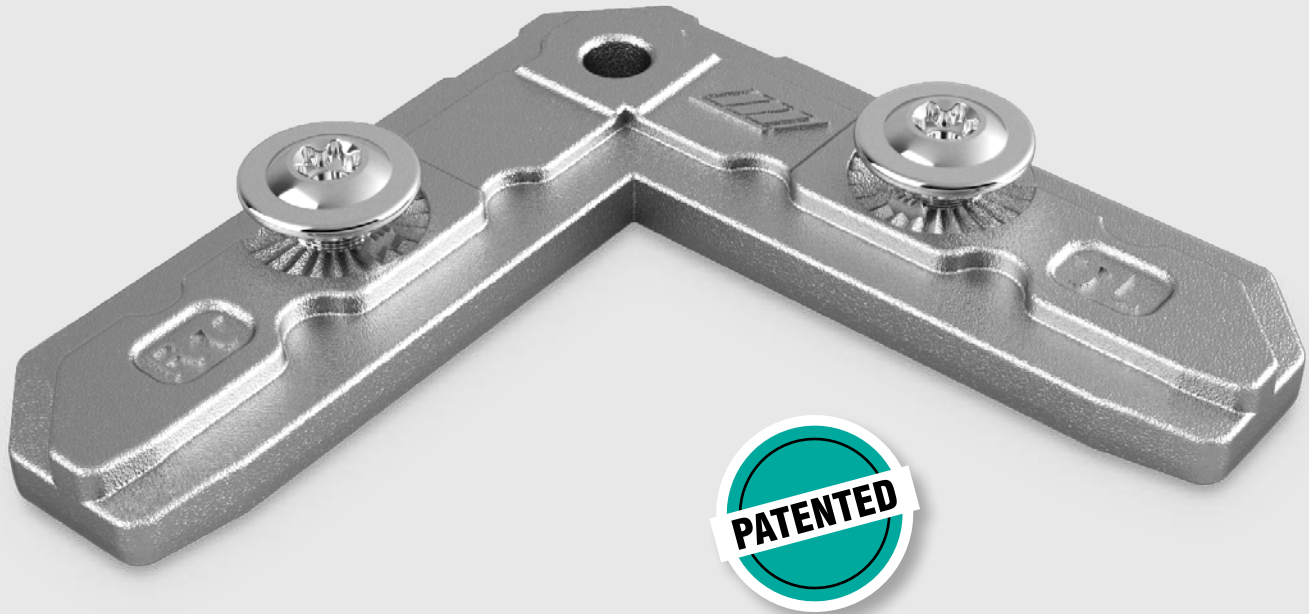

MARMOLADA

The quickest connection

MARMOLADA

Corner joint to align and tighten open profiles like wood-aluminium system covers, half-frames, door frames, screen doors, rolling shutters. This improved version is provided with pre-tightened screws ready for installation. No profile processing.
Patented.

- + Secure and align without profile deformation**
- + New pre-tightened screws**
- + Ready for installation**
- + No profile processing**