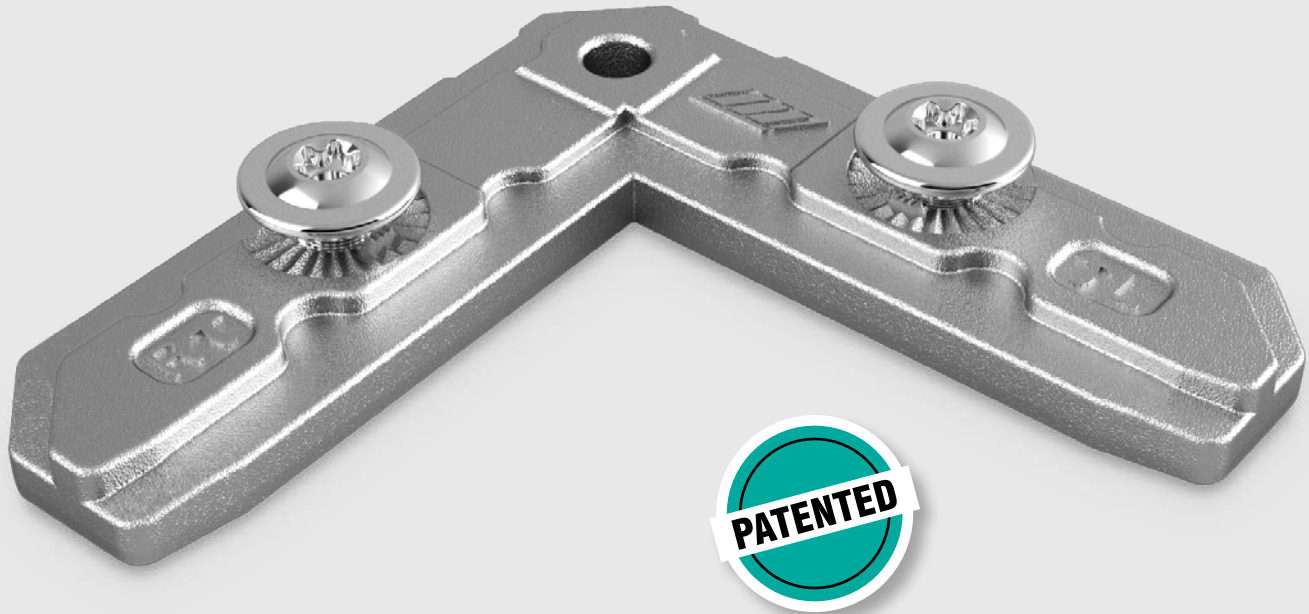

## The quickest connection

# MARMOLADA

Corner joint to align and tighten open profiles like wood-aluminium system covers, half-frames, door frames, screen doors, rolling shutters. This improved version is provided with pre-tightened screws ready for installation. No profile processing.  
**Patented.**

- + Secure and align without profile deformation**
- + New pre-tightened screws**
- + Ready for installation**
- + No profile processing**