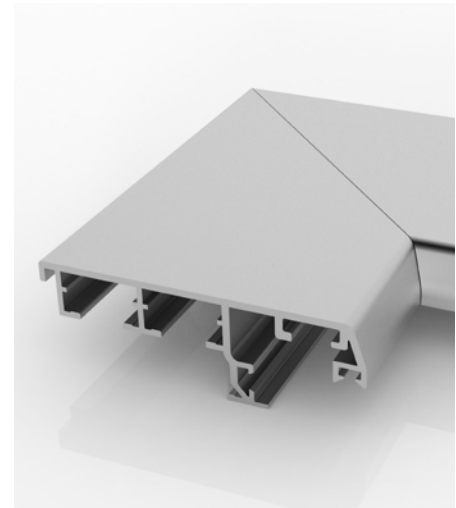

# MARMOLADA

Corner joint to align and tighten open profiles like wood-aluminium system covers, half-frames, door frames, screen doors, rolling shutters. This improved version is provided with pre-tightened screws ready for installation. No profile processing.  
**Patented.**