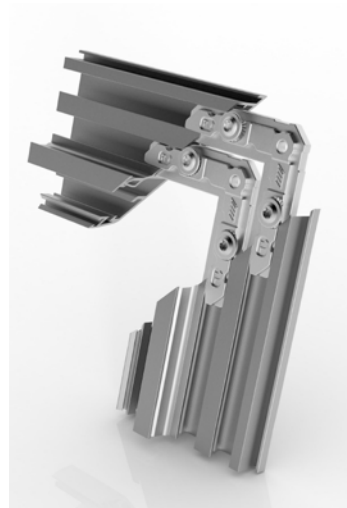

## The quickest connection

# MARMOLADA

Corner joint to align and tighten open profiles like wood-aluminium system covers, half-frames, door frames, screen doors, rolling shutters. This improved version is provided with pre-tightened screws ready for installation. No profile processing.  
**Patented.**

- + Secure and align without profile deformation**
- + New pre-tightened screws**
- + Ready for installation**
- + No profile processing**